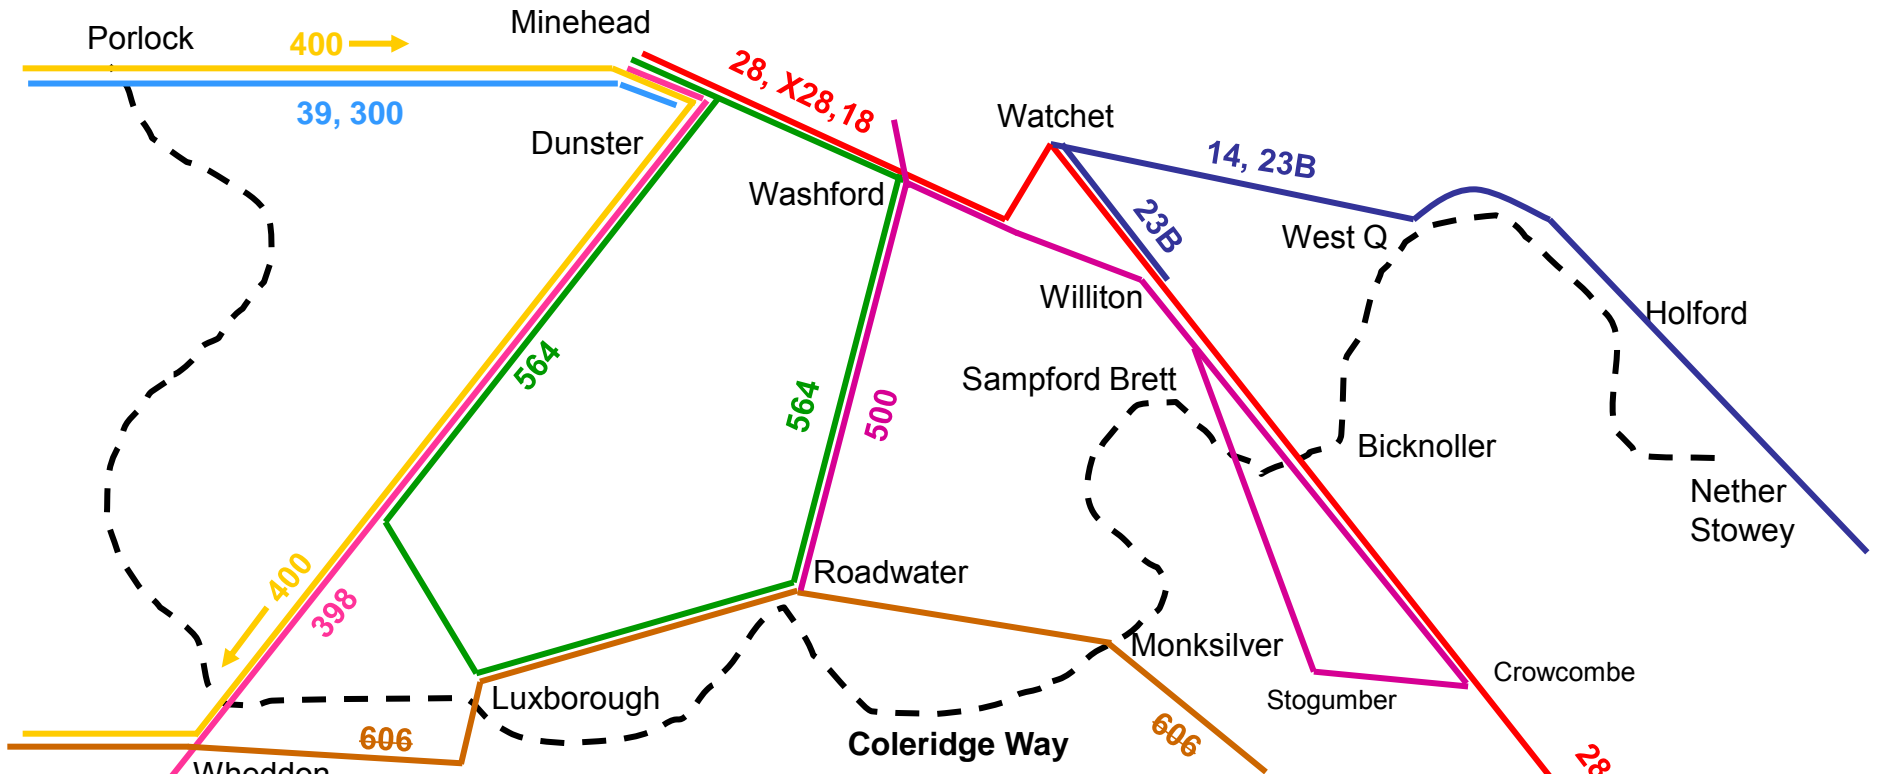

## Bus Services connecting with The Coleridge Way

- 564 Webberbus. Mon, Wed, Fri only
- 400 Quantock Motor Services. Summer only: Sat, Sun, Tue, Thu and holidays only
- 606 NO LONGER RUNS
- 500 Webberbus. Tue & Thu only
- X28 FIRST. Mon –Fri only
- 14 FIRST. Some go to Washford & Williton
- 23B FIRST. Mon – Fri only

Extracted from Public Transport Timetables. Updated June 2011.  
 See: <http://traveline.info/>  
 N.B. Some services are very limited, and Traveline is not always accurate – see company timetables