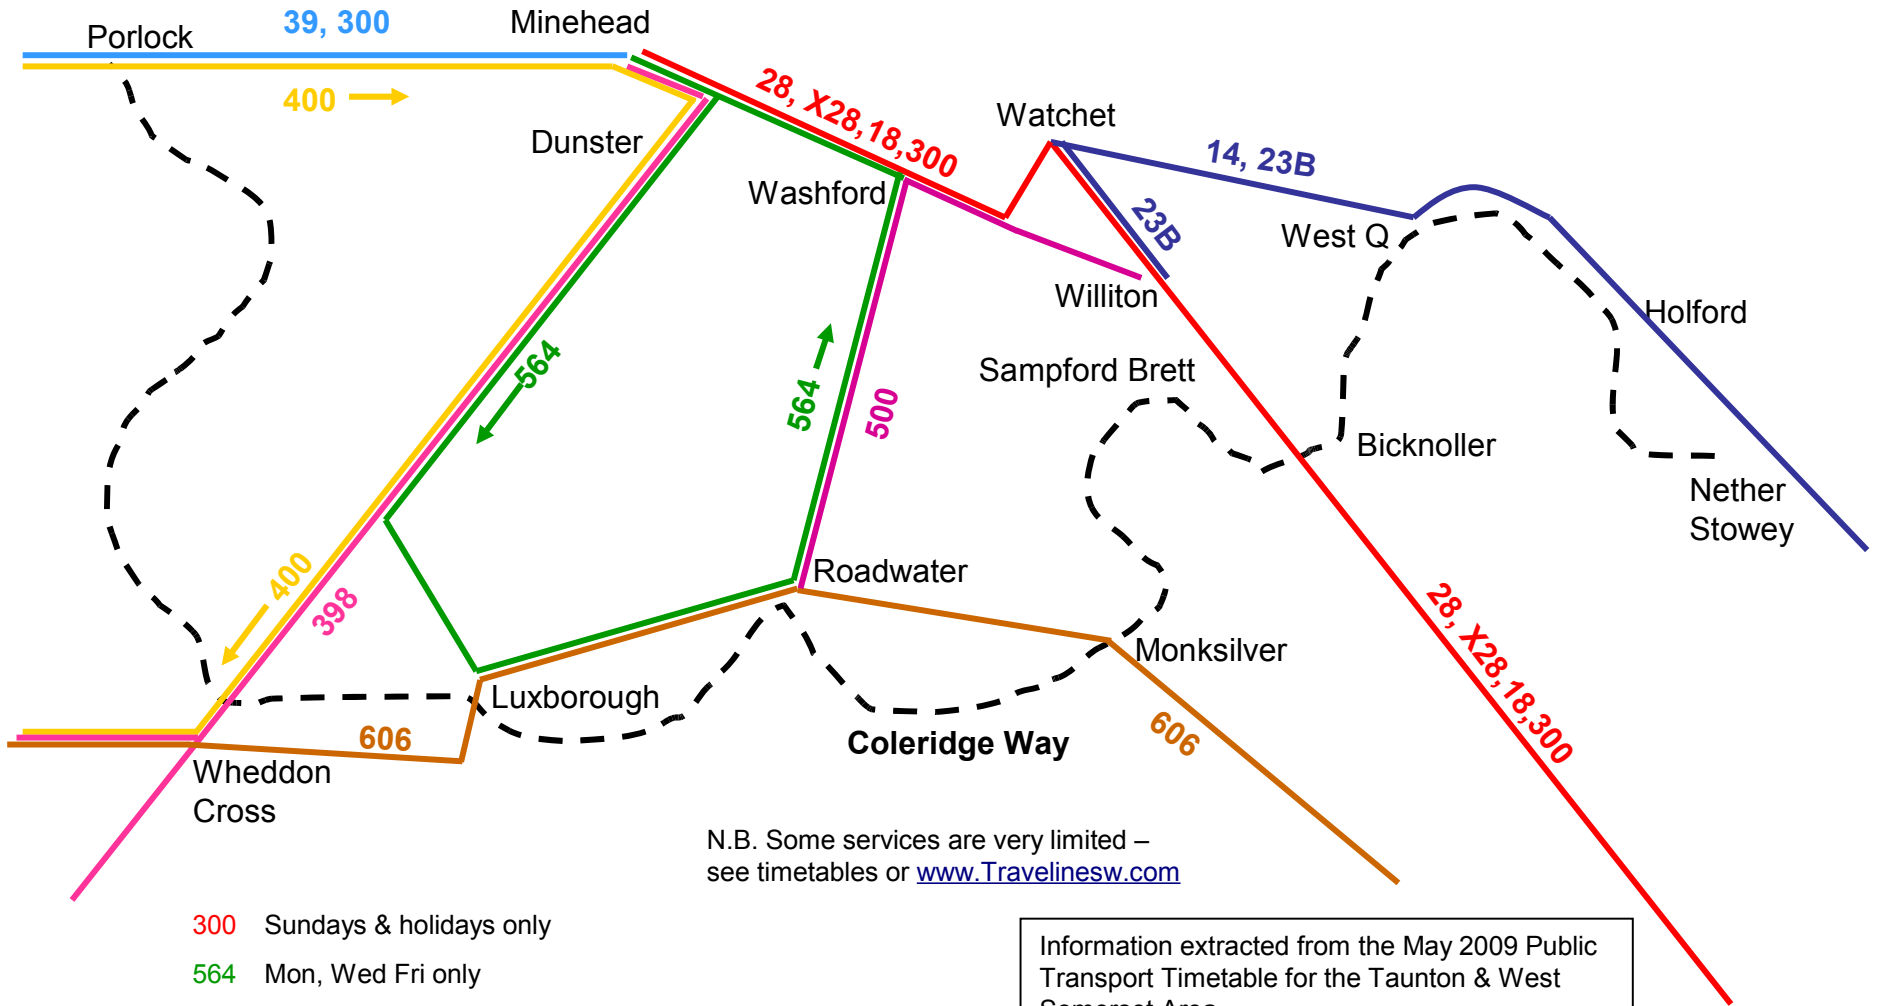

Bus Services connecting with The Coleridge Way

N.B. Some services are very limited – see timetables or www.Travelinesw.com

- 300** Sundays & holidays only
- 564** Mon, Wed Fri only
- 400** Summer only: Sat, Sun, Tue, Thu and holidays only
- 606** Wed & Sat only
- 500** Tue & Thu only

Information extracted from the May 2009 Public Transport Timetable for the Taunton & West Somerset Area.

Copies of the printed timetable can be requested from Somerset County Council by e-mail: transport@somerset.gov.uk or by telephone: 0845 345 9155