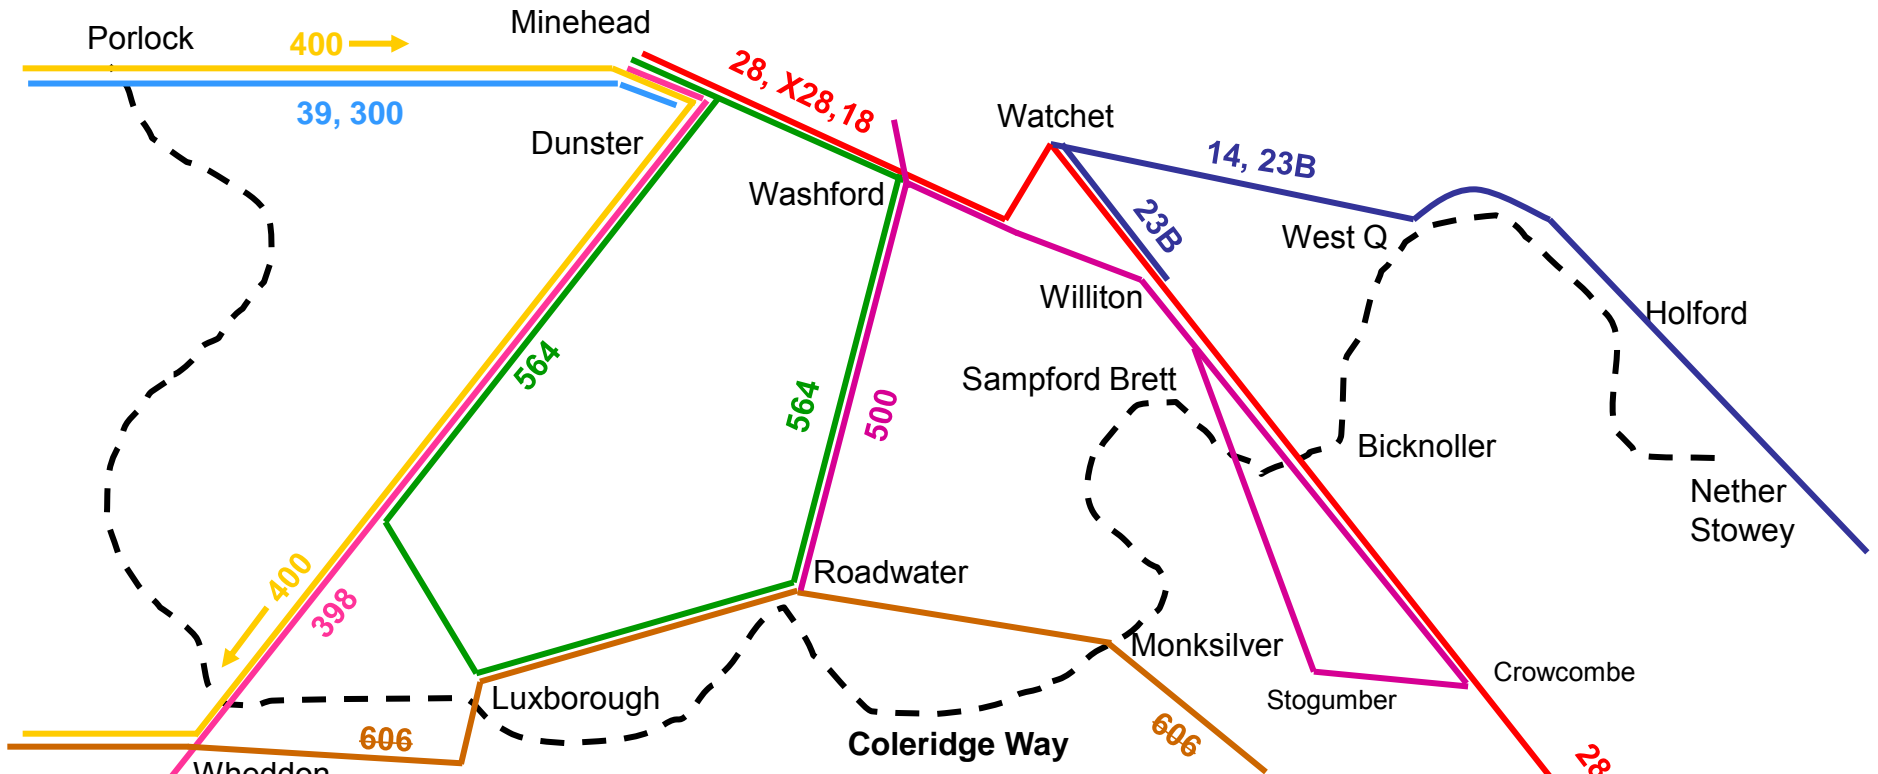

Bus Services connecting with The Coleridge Way

- 564 Webberbus. Mon, Wed, Fri only
- 400 Quantock Motor Services. Summer only: Sat, Sun, Tue, Thu and holidays only
- 606 NO LONGER RUNS
- 500 Webberbus. Tue & Thu only
- X28 FIRST. Mon – Fri only
- 14 FIRST. Some go to Washford & Williton
- 23B FIRST. Mon – Fri only

Extracted from Public Transport Timetables. Updated June 2011.
 See: <http://traveline.info/>
 N.B. Some services are very limited, and Traveline is not always accurate – see company timetables